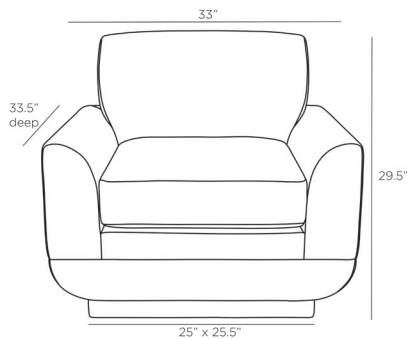

## STILES LOUNGE CHAIR FLINT VELVET

8177

H: 29.5 IN, W: 33 IN, D: 33.5 IN

Flint Velvet

Contract Suitable As Is

The Flint lounge chair recalls the geometry of the Art Deco style and the robust proportions often seen in '70s design. With a deep, wide seat cushion, this low-profile, flint velvet lounge chair is the ideal companion for large spaces.

### DIMENSIONS

Arm	H: 20 IN, W: 6.5 IN, D: 33.5 IN
Foot Print	W: 25 IN, D: 25.5 IN
Seat Back Height	14 IN
Seat	W: 19.5 IN, D: 22 IN
Seat Height	18.5 IN
Seat	W: 19.5 IN, D: 22 IN
Yardage To Reupholster	5